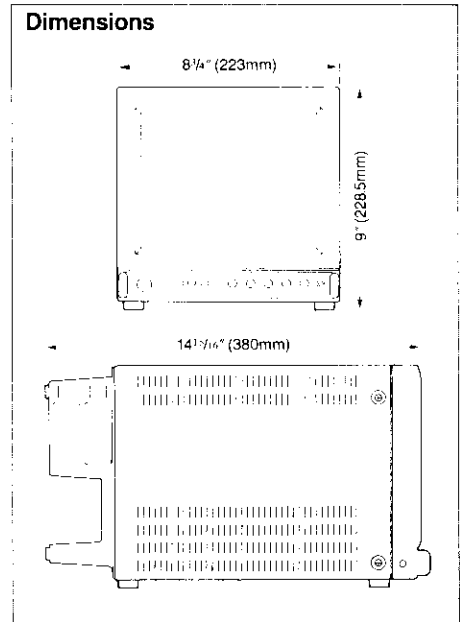

Specifications

Picture Tube:	37 sq. inches (9" diagonal)
Deflection Angle:	90°
Video Terminals:	1 input (BNC), 1 output (BNC), 1.0 Vp-p ± 10%, 75 ohms
Audio Terminals:	1 input (RCA), 1 output (RCA), 0.5 Vrms ± 10%, 10 kohms
S-Video Terminals:	1 input (Mini-DIN 4-pin), 1 output (Mini-DIN 4-pin), Y: 1.0 Vp-p, 75 ohms C: 0.286 Vp-p, 75 ohms
Power Source:	120 VAC, 50/60 Hz DC 12V battery (LCS2313 x 2)
Power Consumption:	37 W
Speaker Output:	1.0 W, 8 ohms
Horizontal Resolution:	More than 300 TV lines
Dimensions (W x H x D):	8³/₄" x 9" x 14¹⁵/₁₆" (223 x 228.5 x 380mm)
Weight:	16.9 lbs. (7.7 kg)

Weights and dimensions shown are approximate. Specifications subject to change without notice.