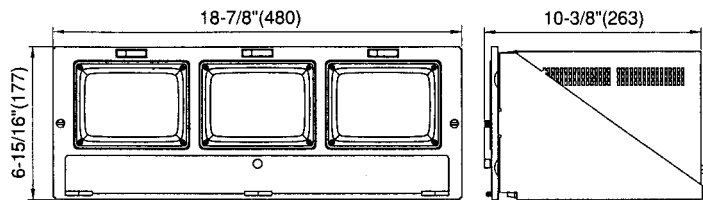

WV-BM503

Unit : inches (mm)