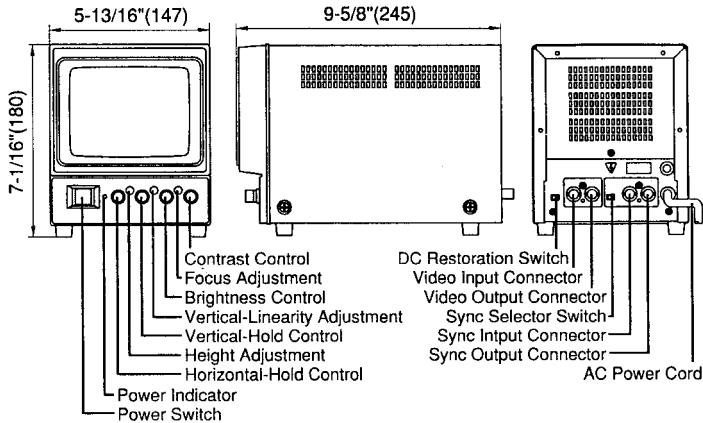

Model No.	WV-BM500	WV-BM503
Power Source	120VAC, 60Hz	120VAC, 60Hz
Power Consumption	14W	42W
Actual Visual Size	5" diagonal	5" diagonal (each)
CRT Size	5 3/8" (14cm) diagonal	5 3/8" (14cm) diagonal (each)
19" Rack-Mount	See WV-BM503	Yes
Video Input	1	3
External Sync	Yes	Yes
Horizontal Resolution (at center)	700 lines	700 lines
Sweep Linearity (less than) (over scan)	5%	5%
Sweep Geometry (less than)	2%	2%
Scanning	Fixed	Fixed
Overscanning	5%	5%
Underscanning	No	No
DC Restoration (switchable)	Yes (Yes)	Yes (Yes)
Ambient Operating Temperature	+14°F ~ +122°F (-10°C ~ +50°C)	+14°F ~ +122°F (-10° ~ +50°C)
Ambient Operating Humidity	Less than 90%	Less than 90%
Dimensions	7 1/8" H x 5 3/8" W x 9 9/16" D (180 x 147 x 245mm)	6 1/8" H x 18 1/2" W x 10 3/8" D (177 x 480 x 263mm)
Weight	5.1 lbs. (2.3kg)	19.8 lbs. (9.0kg)

RACK-MOUNT INFORMATION FOR WV-BM503

Rack-Mount Accessory Included with the WV-BM503

Rack Height (EIA) Units 4 units

Dimensions 6 1/8" H x 18 1/2" W x 10 3/8" D

Weights and dimensions are approximate.

Specifications are subject to change without notice.

These products may be subject to export control regulations.

WV-BM500

Unit : inches (mm)